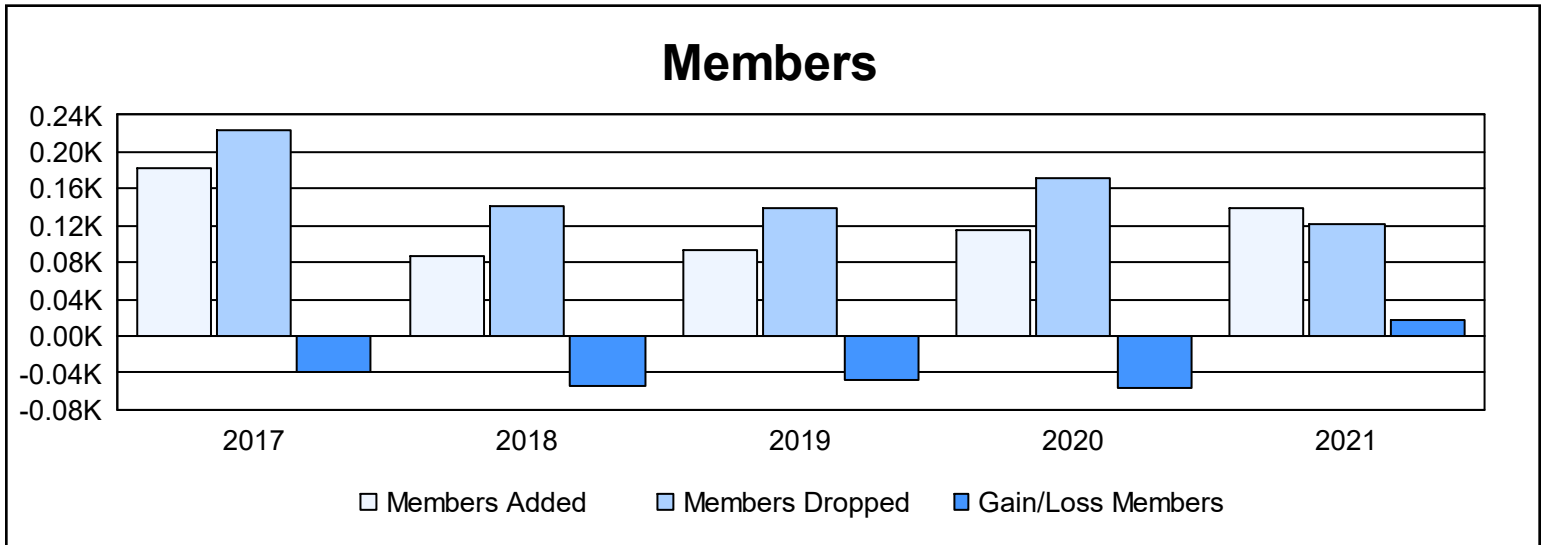

Year	New Clubs	Dropped Clubs	Gain/ Loss Clubs	New Members	Charter Members	Reinstate Members	Transfer Members	Total Member Added	Total Members Dropped	Gain/ Loss Members
2016-2017	1	3	-2	113	57	11	2	183	223	-40
2017-2018	1	3	-2	55	23	5	3	86	141	-55
2018-2019	1	1	0	38	41	14	0	93	140	-47
2019-2020	0	1	-1	53	46	16	0	115	171	-56
2020-2021	1	3	-2	106	24	3	5	138	121	17
<b>Average</b>	<b>1</b>	<b>2</b>	<b>-1</b>	<b>73</b>	<b>38</b>	<b>10</b>	<b>2</b>	<b>123</b>	<b>159</b>	<b>-36</b>

### Membership Composition June 2021 Cumulative