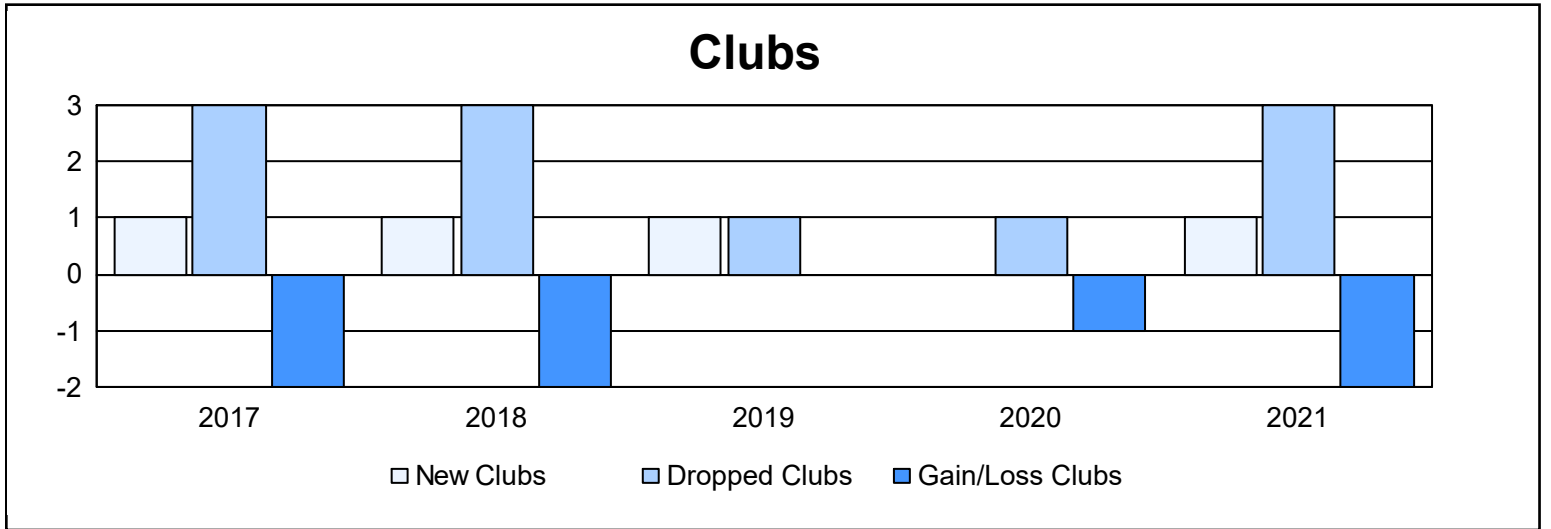

Year	New Clubs	Dropped Clubs	Gain/ Loss Clubs	New Members	Charter Members	Reinstate Members	Transfer Members	Total Member Added	Total Members Dropped	Gain/ Loss Members
2016-2017	1	3	-2	113	57	11	2	183	223	-40
2017-2018	1	3	-2	55	23	5	3	86	141	-55
2018-2019	1	1	0	38	41	14	0	93	140	-47
2019-2020	0	1	-1	53	46	16	0	115	171	-56
2020-2021	1	3	-2	106	24	3	5	138	121	17
<b>Average</b>	<b>1</b>	<b>2</b>	<b>-1</b>	<b>73</b>	<b>38</b>	<b>10</b>	<b>2</b>	<b>123</b>	<b>159</b>	<b>-36</b>

### Membership Composition June 2021 Cumulative